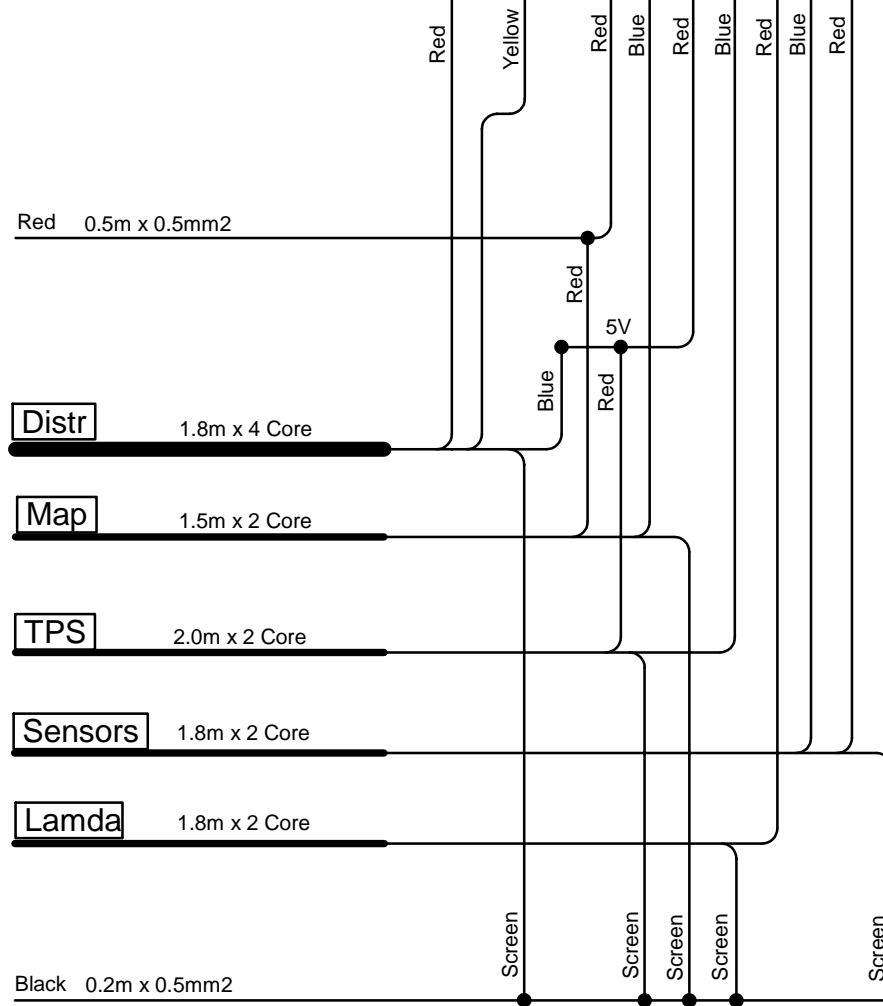

2 x Magnetic Harness 12V

P/N E15-12V Ver 1.0

File Name: E15-12V 2Mag Harness No1

Last Changed: 16/11/2007

12 Way Female Plug
Rear View
P/N CP-01112010
Pins CP-01100101

Screened cables are 0.5mm2