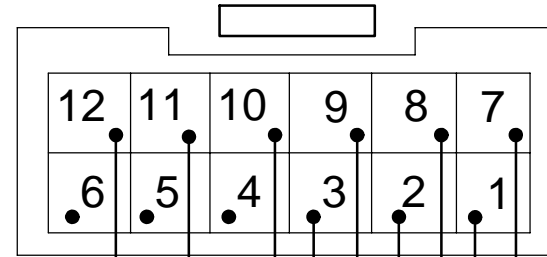

2 x Magnetic Harness 12V

P/N E15-12V Ver 1.0

File Name: E15-12V 2Mag Harness No1

Last Changed: 16/11/2007

12 Way Female Plug
Rear View
P/N CP-01112010
Pins CP-01100101

Screened cables are 0.5mm2